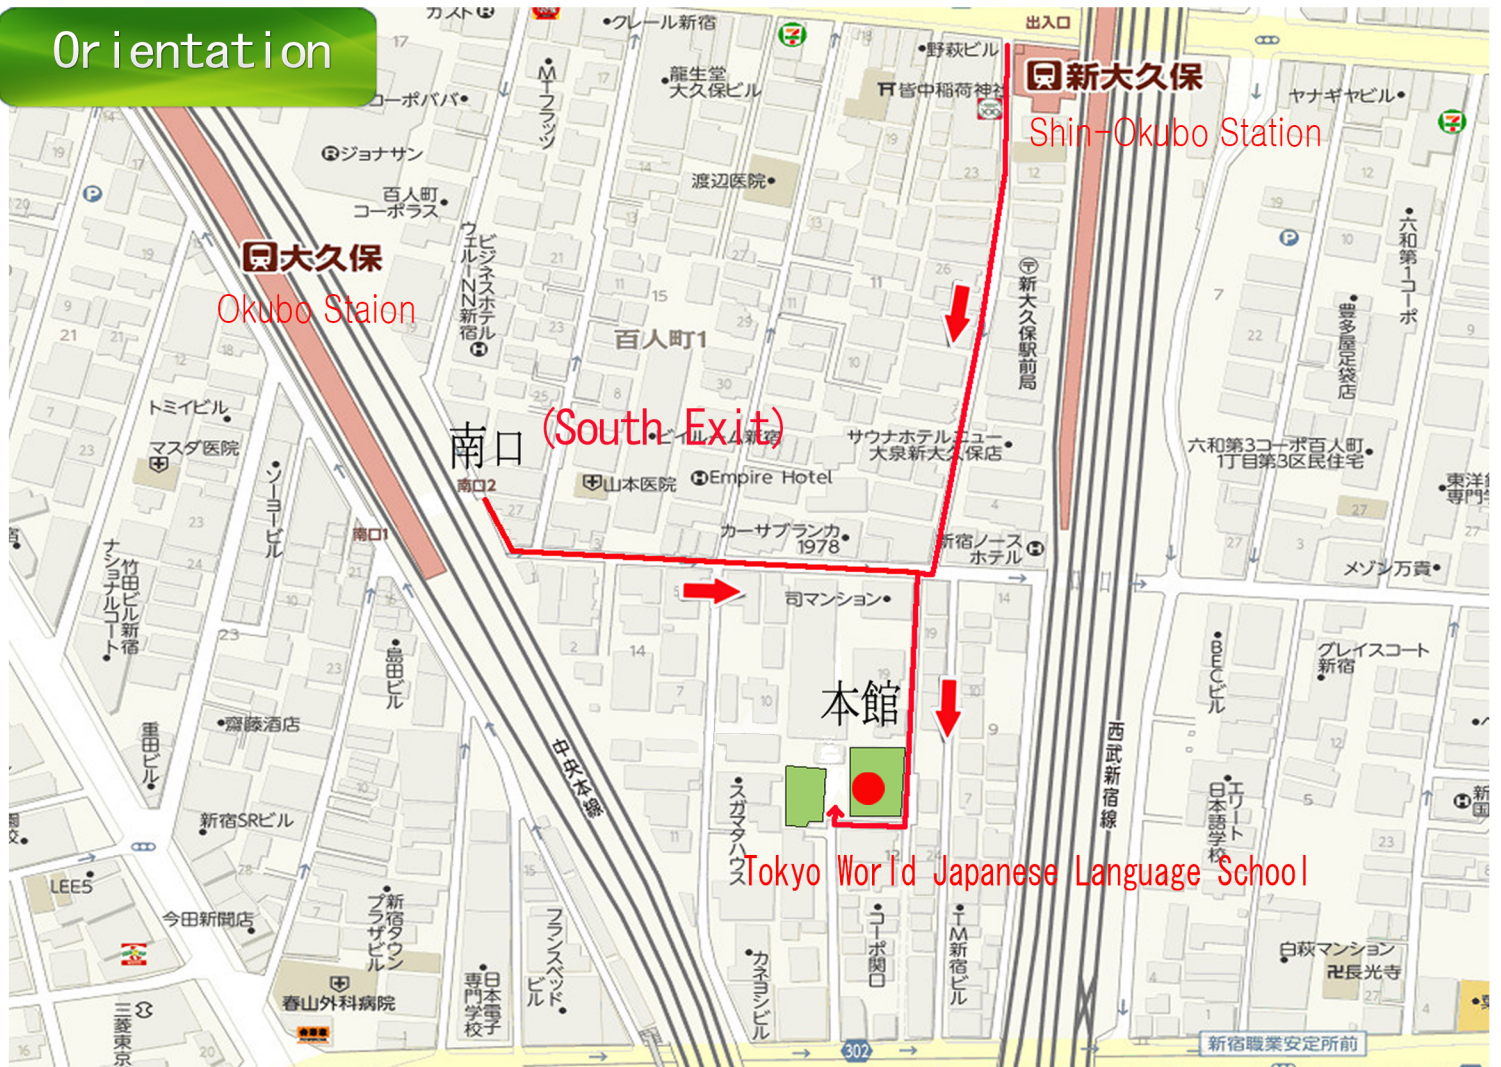

Orientation